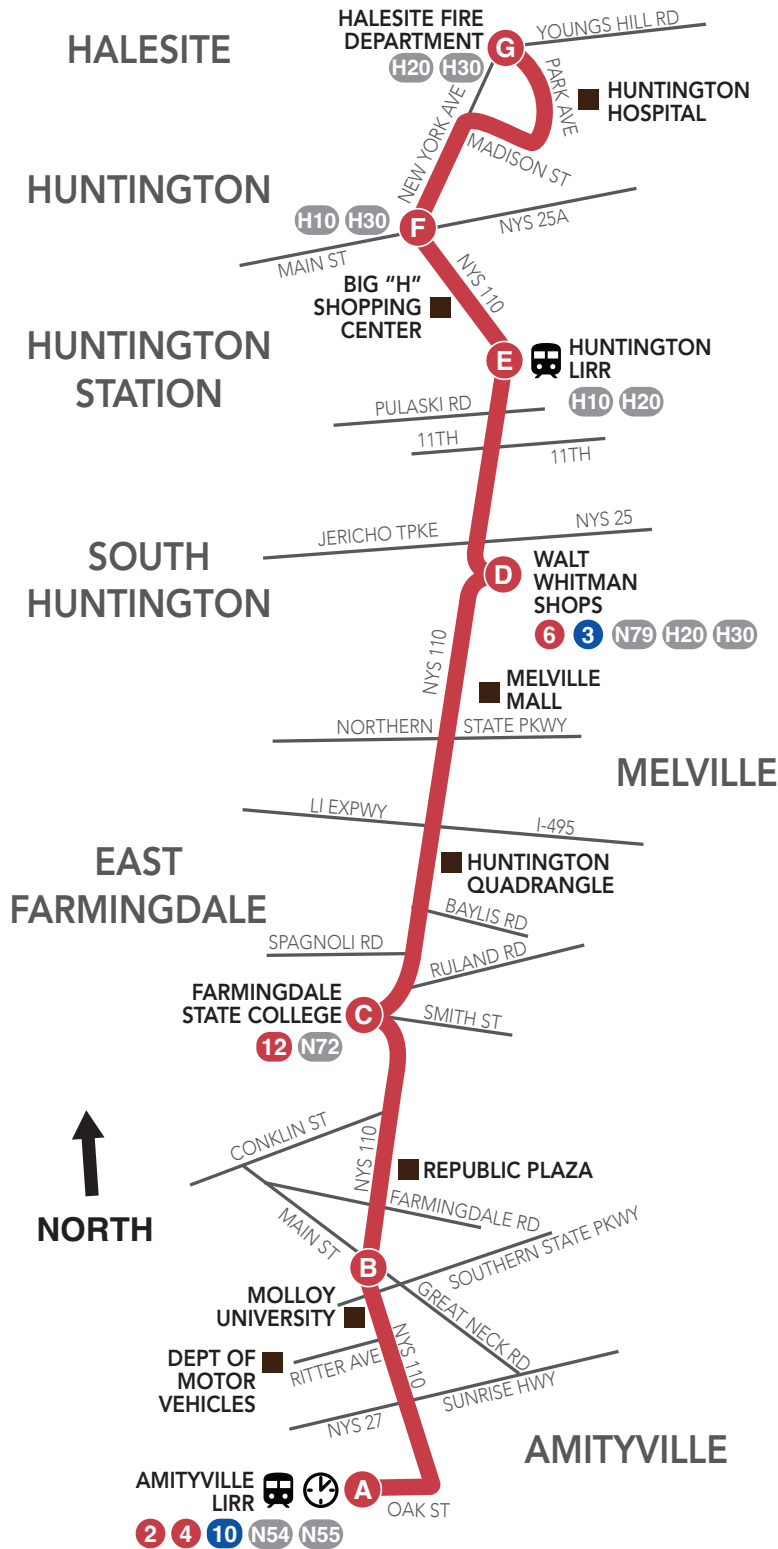

Amityville LIRR to Halesite

Every 30 Minutes
On Weekdays

Amityville LIRR

North Amityville

East Farmingdale - Republic Plaza

Farmingdale State College

Huntington Quadrangle

Walt Whitman Shops

Huntington Station

Huntington Downtown

Halesite

Weekdays

Every 30 Minutes
Before 8 pm

Every 60 Minutes
After 8 pm

**Weekends and
Holidays**

Every 60 Minutes

1

Amityville LIRR to Halesite

ROUTE MAP

- Route 1
- A Timepoint
- Timed Transfer Location*
- 2 3 H10 Available Transfers
- LIRR Station
- Point of Interest

Schematic map.
Not to scale.

*Timed transfers may not
be available to all routes.